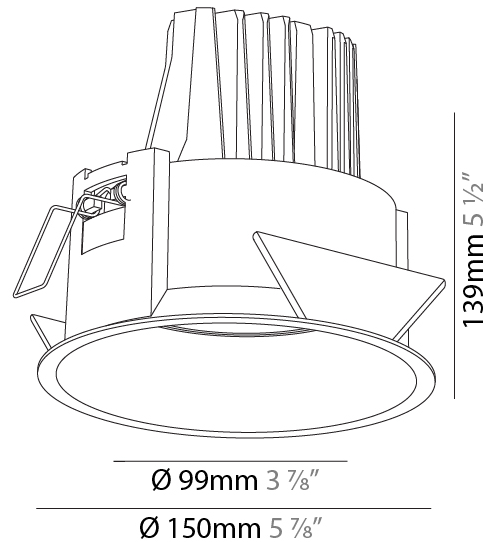

GENERAL

Series: Mechaniq Round Deep
Brand: Prolicht
Division: Architectural
Mounting Type: Recessed
Mounting Location: Ceiling
Subcategory: Downlight

PHYSICAL

Shape: Round
Diameter (mm): 150
Diameter (in): 5 7/8
Height (mm): 139
Height (in): 5 1/2
Ceiling Thickness (mm): 10 / 12.5 / 15
Ceiling Thickness (in): 3/8 or 1/2 or 9/16
Min. Recessing Depth (mm): 160
Min. Recessing Depth (in): 6 5/16
Light Distribution: Adjustable / Downlight
Weight (kg): 0.907
Weight (lbs): 2
Fixture Finish: SSR / BKV / CWI / CRY / HAB / UFT / ITA / RUA / FTG / MYG / LOD / PUS / FRO / FUP / KIA / POP / BLS / SPG / MEY / GOH / GUM / CHC / COM / ABZ / JAG / OBR / MOS / ROR
Fixture Material: Aluminum Die Cast
Cut-out Measurements: 140mm / 5 1/2"

ELECTRICAL

Lamp Type: LED (Zhaga Standard)
Total Output Wattage (W): 26.4
Dimming: Tri-Mode (Non-Dimming and Phase Dimming (120Vac only) and 0-10V Dimming)
Driver Included: No
Driver Location: Recessed Housing
Driver Type: Constant Current - Universal
Housing: See components
Input Voltage (V): 120 - 277
Constant Current (MA): 700

LED

Number of LEDs: 1
Color Temperature (°K): 2700 / 3000 / 3500 / 4000
Max. Delivered Lumen (lm): 2960 / 3030 / 3185 / 3250
CRI: >90 CRI
Lamp Life (hrs): 50000

OPTICAL

Reflector°: 18 / 26 / 40
Adjustability: Rotational 355°, Tilt 30°

RATINGS AND CERTIFICATIONS

Certified By: Certified for North American Standards
IP rating: IP20