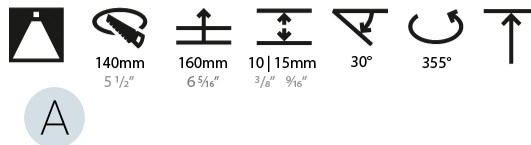

GENERAL

Series: Mechaniq Round Deep
Brand: Prolicht
Division: Architectural
Mounting Type: Recessed
Mounting Location: Ceiling
Subcategory: Downlight

PHYSICAL

Shape: Round
Diameter (mm): 150
Diameter (in): 5 7/8
Height (mm): 139
Height (in): 5 1/2
Min. Recessing Depth (mm): 160
Min. Recessing Depth (in): 6 5/16
Weight (kg): 0.907
Weight (lbs): 2
Fixture Finish: SSR / BKV / CWI / CRY / HAB / UFT / ITA / RUA / FTG / MYG / LOD / PUS / FRO / FUP / KIA / POP / BLS / SPG / MEY / GOH / GUM / CHC / COM / ABZ / JAG / OBR / MOS / ROR
Fixture Material: Aluminum Die Cast
Cut-out Measurements: 140mm / 5 1/2"

ELECTRICAL

Lamp Type: LED (Zhaga Standard)
Total Output Wattage (W): 12 / 15
Dimming: Tri-Mode (Non-Dimming and Phase Dimming (120Vac only) and 0-10V Dimming)
Driver Included: No
Driver Location: Recessed Housing
Driver Type: Constant Current - Universal
Housing: See components
Input Voltage (V): 120 - 277
Constant Current (MA): 350

LED

Number of LEDs: 1
Color Temperature (°K): 2700 / 3000 / 3500 / 4000
Max. Delivered Lumen (lm): 830 / 930 / 1010 / 1030
CRI: >90 CRI
Lamp Life (hrs): 50000

OPTICAL

Reflector: 8
Adjustability: Rotational 355°; Tilt 30°

RATINGS AND CERTIFICATIONS

Certified By: Certified for North American Standards
IP rating: IP20