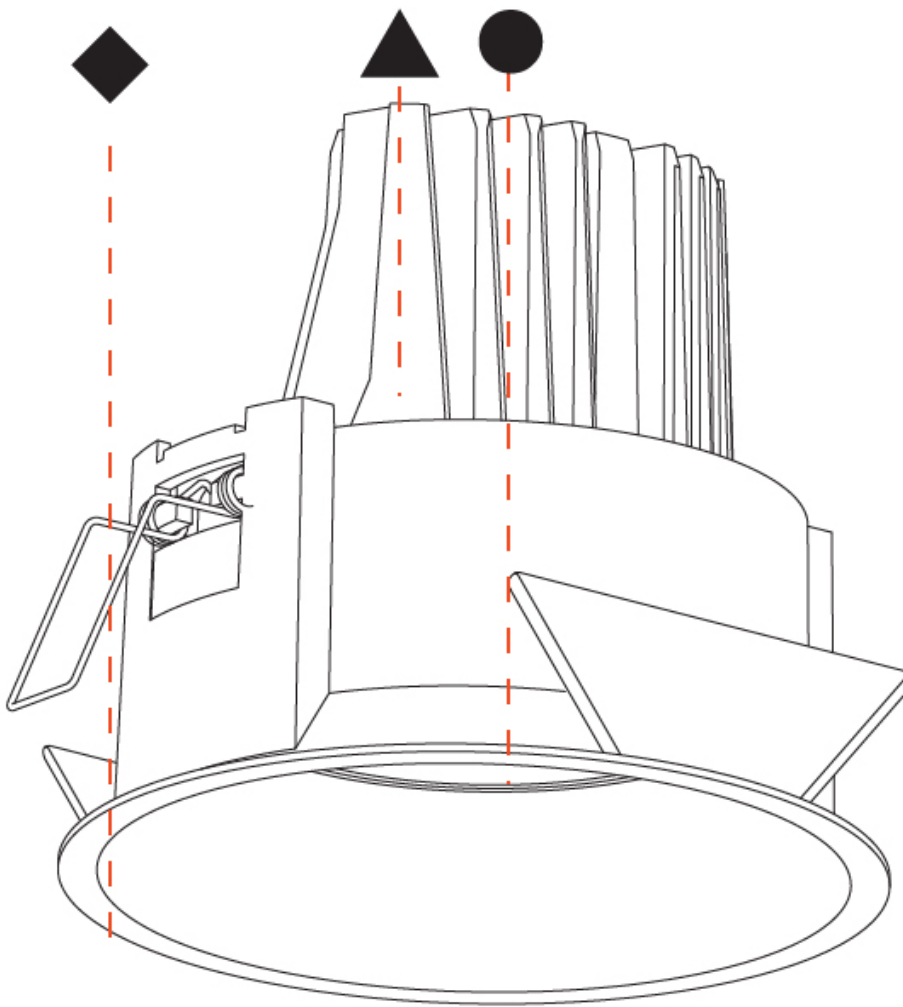

MECHANIQ ROUND DEEP RECESSED

A35061-

PROJECT _____

TYPE _____

SPECIFIER _____

QUANTITY _____

DATE _____

A