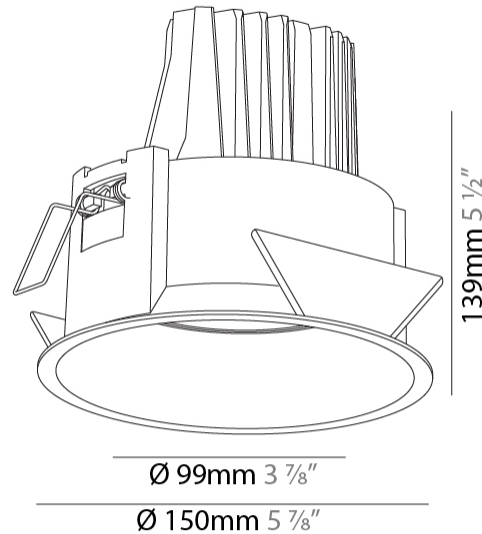

GENERAL

Series: Mechaniq Round Deep
Brand: Prolicht
Division: Architectural
Mounting Type: Recessed
Mounting Location: Ceiling
Subcategory: Downlight

PHYSICAL

Shape: Round
Diameter (mm): 150
Diameter (in): 5 7/8
Height (mm): 139
Height (in): 5 1/2
Min. Recessing Depth (mm): 160
Min. Recessing Depth (in): 6 5/16
Weight (kg): 0.907
Weight (lbs): 2
Fixture Finish: SSR / BKV / CWI / CRY / HAB / UFT / ITA / RUA / FTG / MYG / LOD / PUS / FRO / FUP / KIA / POP / BLS / SPG / MEY / GOH / GUM / CHC / COM / ABZ / JAG / OBR / MOS / ROR
Fixture Material: Aluminum Die Cast
Cut-out Measurements: 140mm / 5 1/2"

ELECTRICAL

Lamp Type: LED (Zhaga Standard)
Total Output Wattage (W): 12 / 15
Dimming: Tri-Mode (Non-Dimming and Phase Dimming (120Vac only) and 0-10V Dimming)
Driver Included: No
Driver Location: Recessed Housing
Driver Type: Constant Current - Universal
Housing: See components
Input Voltage (V): 120 - 277
Constant Current (MA): 350

LED

Number of LEDs: 1
Color Temperature (°K): 2700 / 3000 / 3500 / 4000
Max. Delivered Lumen (lm): 830 / 930 / 1010 / 1030
CRI: >90 CRI
Lamp Life (hrs): 50000

OPTICAL

Reflector: 8
Adjustability: Rotational 355°; Tilt 30°

RATINGS AND CERTIFICATIONS

Certified By: Certified for North American Standards
IP rating: IP20