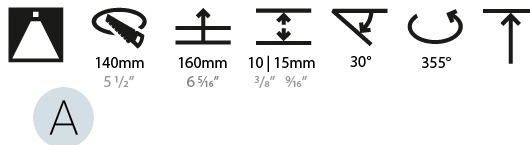

GENERAL

Series: Mechaniq Round Deep
Brand: Prolicht
Division: Architectural
Mounting Type: Recessed
Mounting Location: Ceiling
Subcategory: Downlight

PHYSICAL

Shape: Round
Diameter (mm): 150
Diameter (in): 5 7/8
Height (mm): 139
Height (in): 5 1/2
Ceiling Thickness (mm): 10 / 12.5 / 15
Ceiling Thickness (in): 3/8 or 1/2 or 9/16
Min. Recessing Depth (mm): 160
Min. Recessing Depth (in): 6 5/16
Light Distribution: Adjustable / Downlight
Weight (kg): 0.907
Weight (lbs): 2
Fixture Finish: SSR / BKV / CWI / CRY / HAB / UFT / ITA / RUA / FTG / MYG / LOD / PUS / FRO / FUP / KIA / POP / BLS / SPG / MEY / GOH / GUM / CHC / COM / ABZ / JAG / OBR / MOS / ROR
Fixture Material: Aluminum Die Cast
Cut-out Measurements: 140mm / 5 1/2"

ELECTRICAL

Lamp Type: LED (Zhaga Standard)
Total Output Wattage (W): 26.4
Dimming: Tri-Mode (Non-Dimming and Phase Dimming (120Vac only) and 0-10V Dimming)
Driver Included: No
Driver Location: Recessed Housing
Driver Type: Constant Current - Universal
Housing: See components
Input Voltage (V): 120 - 277
Constant Current (MA): 700

LED

Number of LEDs: 1
Color Temperature (°K): 2700 / 3000 / 3500 / 4000
Max. Delivered Lumen (lm): 2960 / 3030 / 3185 / 3250
CRI: >90 CRI
Lamp Life (hrs): 50000

OPTICAL

Reflector°: 18 / 26 / 40
Adjustability: Rotational 355°, Tilt 30°

RATINGS AND CERTIFICATIONS

Certified By: Certified for North American Standards
IP rating: IP20