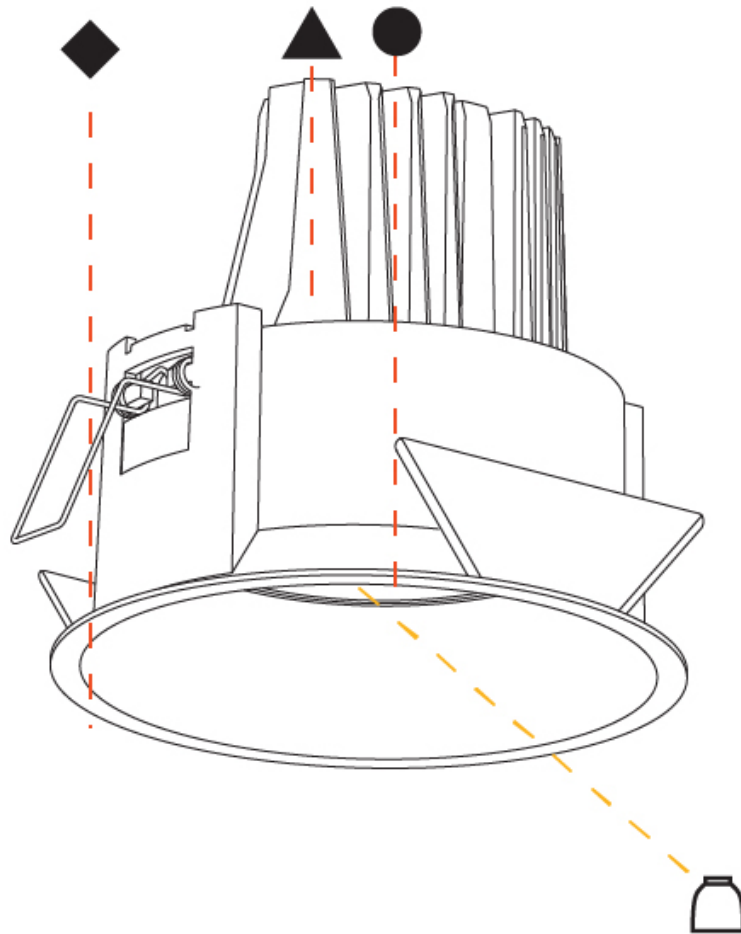

MECHANIQ ROUND DEEP RECESSED

A35064-

PROJECT	_____
TYPE	_____
SPECIFIER	_____
QUANTITY	_____
DATE	_____

A